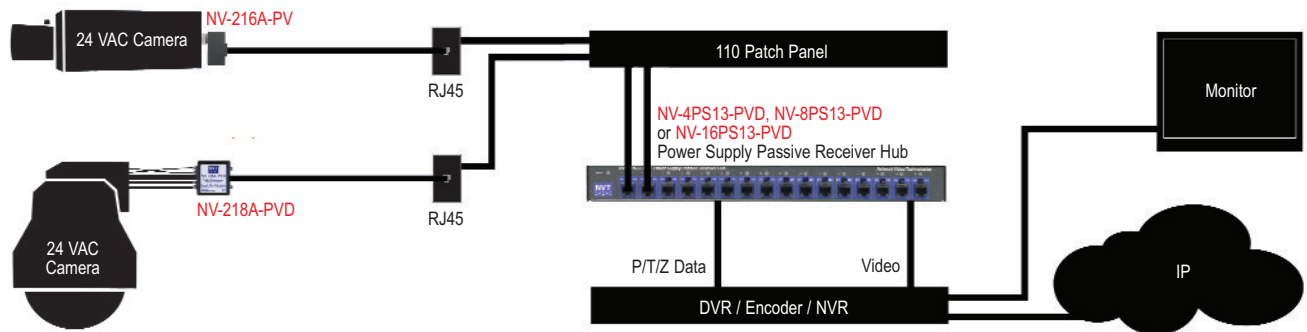

Power-Video-Data

Integrated PVD™ with Power Supply Passive Receiver Hub

Typical Application

Network Video Technologies

4005 Bohannon Drive • Menlo Park, CA 94025 • USA
(+1) 650.462.8100 • 800.959.9870 • FAX (+1) 650.326.1940
nvt.com • info@nvt.com