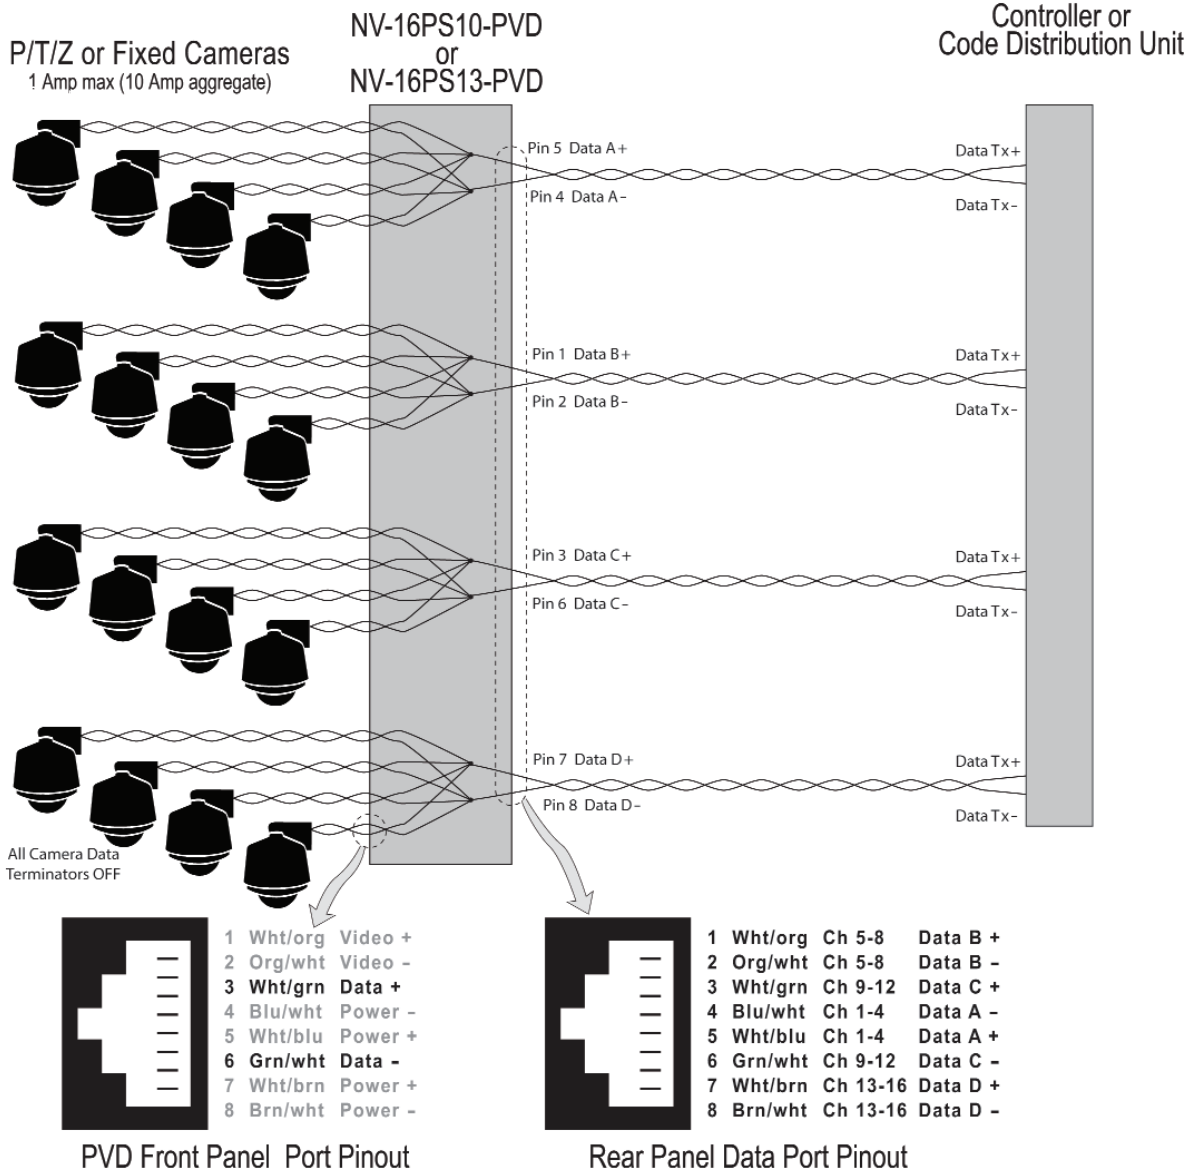

PVD Data Wiring Diagram

Typical Application

Network Video Technologies

4005 Bohannon Drive • Menlo Park, CA 94025 • USA
 (+1) 650.462.8100 • 800.959.9870 • FAX (+1) 650.326.1940
 nvt.com • info@nvt.com