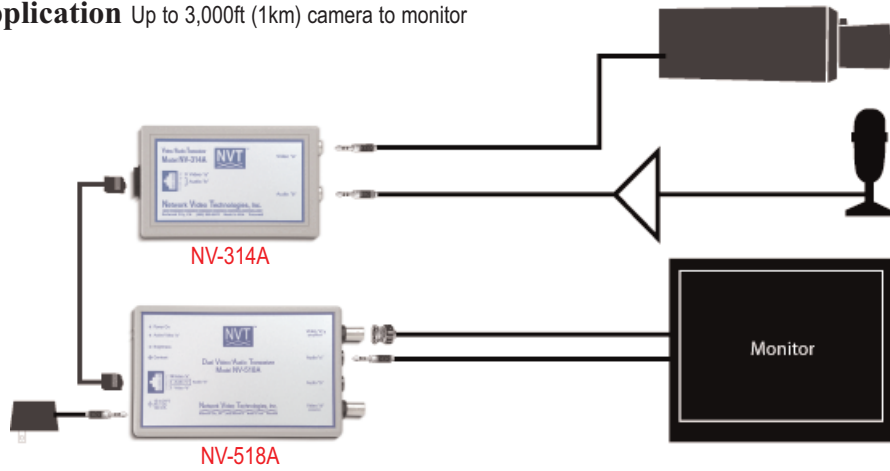

## Audio and Video One Way Long Distance

**Typical Application** Up to 3,000ft (1km) camera to monitor