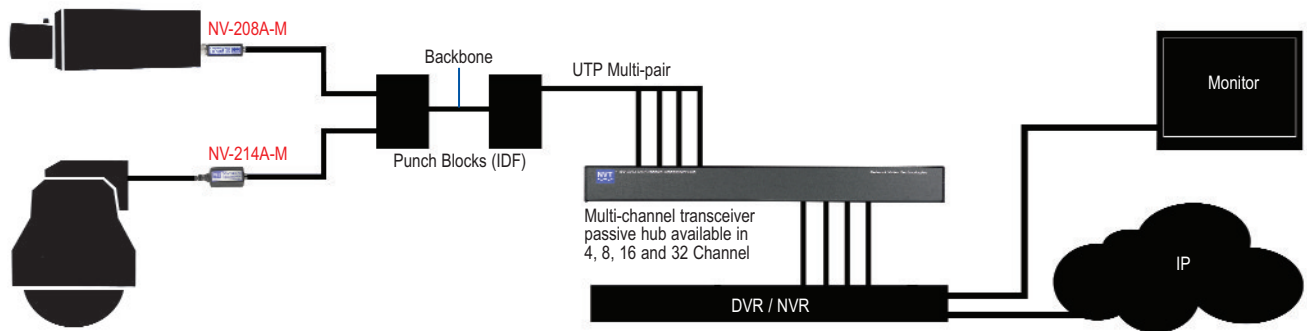

Traditional CCTV

Passive to Passive Application up to 750ft

Typical Application

Network Video Technologies

4005 Bohannon Drive • Menlo Park, CA 94025 • USA
(+1) 650.462.8100 • 800.959.9870 • FAX (+1) 650.326.1940
nvt.com • info@nvt.com