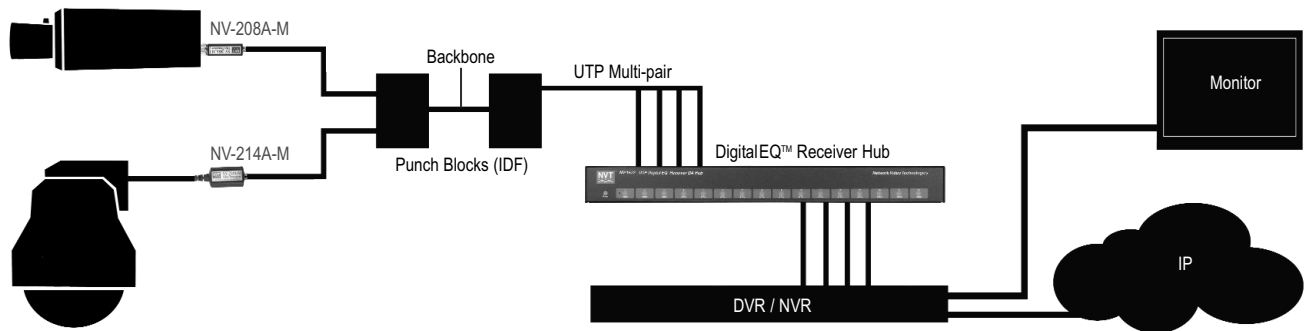

Traditional CCTV

Passive to Active Application up to 3,000ft

Typical Application

Network Video Technologies

4005 Bohannon Drive • Menlo Park, CA 94025 • USA
(+1) 650.462.8100 • 800.959.9870 • FAX (+1) 650.326.1940
nvt.com • info@nvt.com